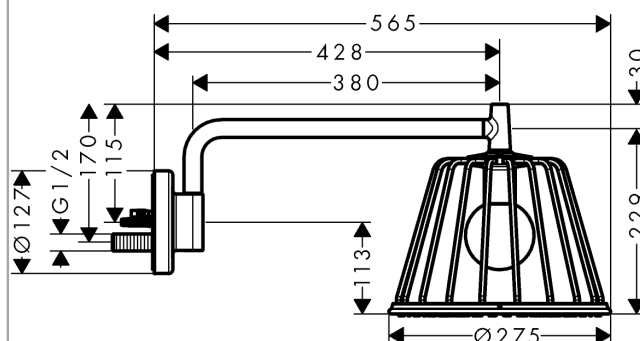

AXOR LampShower/Nendo
LampShower 275 1jet with shower arm
 Surfaces: **Chrome** Article Number: **26031000**

Description

product features

- shower head size: 275 mm
- shower arm length: 380 mm
- shower arm swivels by 150°
- ball-joint: overhead shower angle adjustable
- spray type: Rain
- maximum flow rate at 0.3 MPa: 13 l/min
- flow rate Rain spray (at 0.3 MPa): 13 l/min
- spray zones: special spray image from placed inside spray nozzles on the inner diameter
- fully chrome-plated spray disc
- material spray disc: metal
- spray disc removable for cleaning
- installation: wall
- connection dimension: DN15
- with integrated lighting
- illuminant: LED
- power supply: 12 V
- transformer power supply for concealed installation 12 V, 18 W
- input voltage: 100 - 240 V AC / 50 / 60 Hz
- output voltage: 12 V - DC
- colour temperature: 2700 K
- energy efficiency label: A+
- TÜV certified

Technology

Design awards

Certificates

Product image

Scale drawing

AXOR LampShower/Nendo
LampShower 275 1jet with shower arm
 Surfaces: **Chrome** Article Number: **26031000**

Flowchart

The consumption was measured in combination with the appropriate fittings (thermostat/mixer/in-wall valve) to reflect actual application in practice.