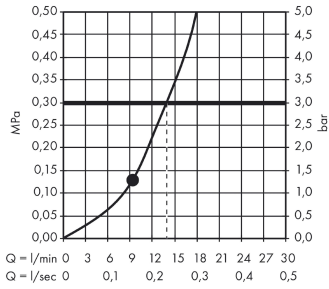

AXOR LampShower/Nendo
LampShower 275 1jet with shower arm
 Surfaces: **Chrome** Article Number: **26031000**

Description

product features

- shower head size: 275 mm
- shower arm length: 380 mm
- shower arm swivels by 150°
- ball-joint: overhead shower angle adjustable
- spray type: Rain
- maximum flow rate at 0.3 MPa: 13 l/min
- flow rate Rain spray (at 0.3 MPa): 13 l/min
- spray zones: special spray image from placed inside spray nozzles on the inner diameter
- fully chrome-plated spray disc
- material spray disc: metal
- spray disc removable for cleaning
- installation: wall
- connection dimension: DN15
- with integrated lighting
- illuminant: LED
- power supply: 12 V
- transformer power supply for concealed installation 12 V, 18 W
- input voltage: 100 - 240 V AC / 50 / 60 Hz
- output voltage: 12 V - DC
- colour temperature: 2700 K
- energy efficiency label: A+
- TÜV certified

Technology

Design awards

Certificates

Product image

Scale drawing

AXOR LampShower/Nendo
LampShower 275 1jet with shower arm
 Surfaces: **Chrome** Article Number: **26031000**

Flowchart

The consumption was measured in combination with the appropriate fittings (thermostat/mixer/in-wall valve) to reflect actual application in practice.